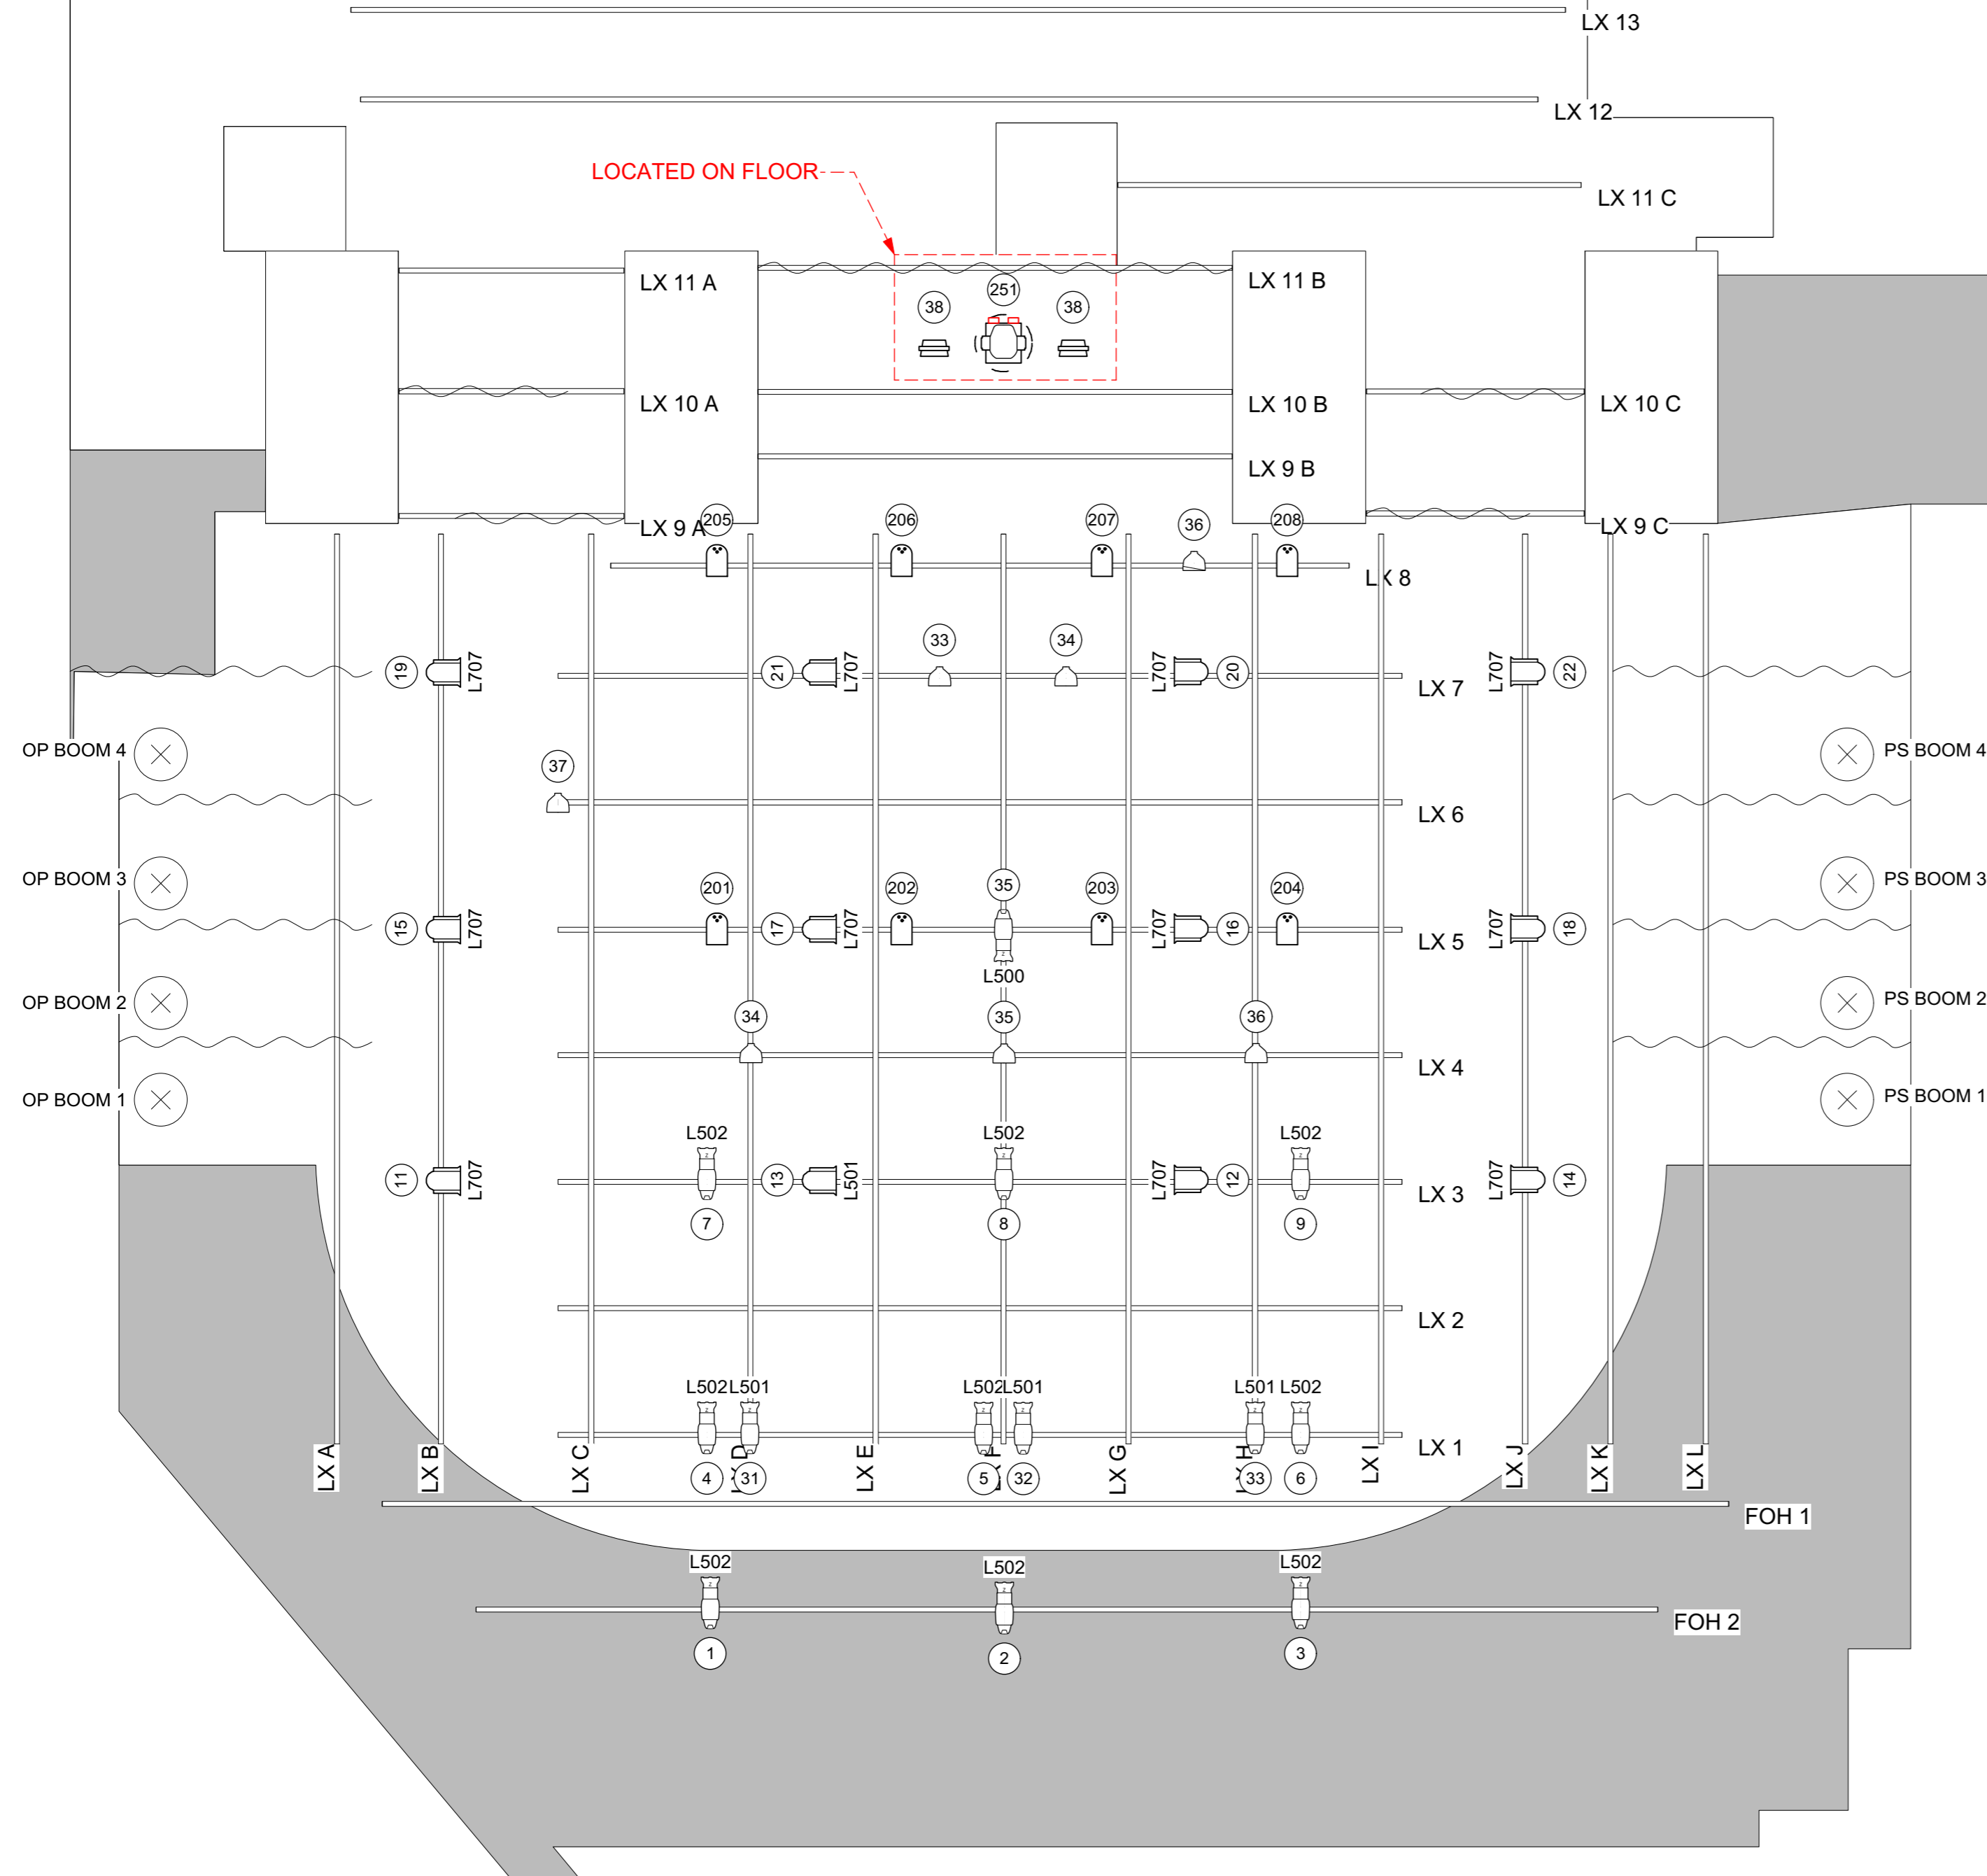

Symbol Key

- ETC Source4 Jr Zoom
- ETC Source4 PAR MFL
- ETC Source4 PAR NSP
- Selecon 1200 Fresnel
- Selecon Acclaim Flood
- LED Par
- Robe ColorSpot 250 AT

901
HAZER

ISSUE	DATE	REVISION

[DBLD] DAN BLACK LIGHTING DESIGN

PROJECT	Wolf	Version #	1
VENUE	Visy Theatre	DATE #	5/10/17
CLIENT	Prying Eye Productions	SCALE @ A3	1:100
DRAWING	Lighting Plan	DRAWN	DB
		CHKD	DB
		REVISION	:rCur